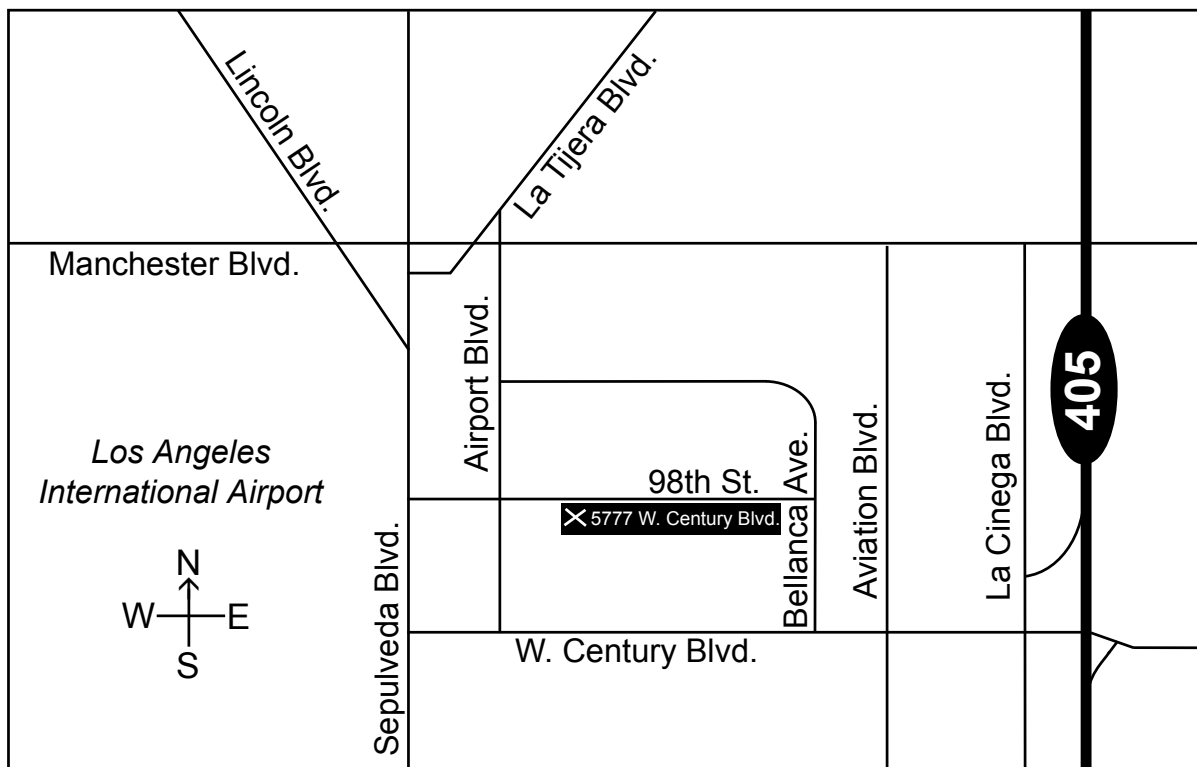

## DIRECTIONS TO THE INDEPENDENT ADOPTION CENTER

5777 W. Century Blvd., Suite 1450  
Los Angeles, CA 90045

### From the 405 Freeway:

- Take the 405 freeway to the Century Blvd. exit
- Coming Northbound, make a left turn off the ramp onto Century Blvd. heading toward the airport
- Coming Southbound, exit Century Blvd. West. Take a Left on La Cinega Blvd. and a Right on Century Blvd. Continue on Century Blvd. and turn Right on Bellanca Ave.
- Take Bellanca to the first stop sign, which is 98th street, turn Left. Our office building is located half way down the block on the left side. It is the large white building labeled 5777 West Century. Turn into the second driveway of the building. We are located behind the Hilton Hotel.
- Proceed up to the 14th floor, suite #1450

### From the 105 Freeway:

- Take the 105 freeway and exit La Cienega/ Aviation.
- Head North on Aviation and turn left onto Century Blvd.
- Turn right at the first light, Bellanca.
- Take Bellanca to the first stop sign, which is 98th street, turn Left. Our office building is located half way down the block on the left side. It is the large white building labeled 5777 West Century. Turn into the second driveway of the building. We are located behind the Hilton Hotel.
- Proceed up to the 14th floor, suite #1450